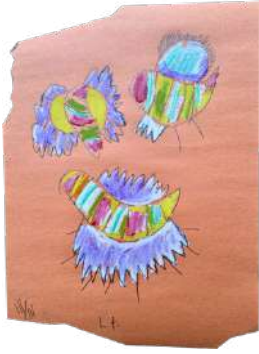

Tadaskia

L.t. (III)

2024

Oil pastel and graphite on paper

12 3/16 x 9 7/16 in. (31 x 24 cm)

Courtesy of the artist and Fortes D'Aloia & Gabriel, São Paulo/Rio de Janeiro